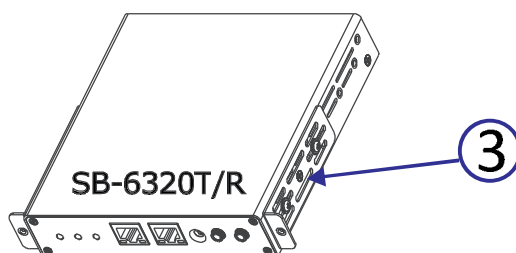

RACK MOUNT:

SB-6069 (optional)

SB-6320 19 INCH 4U-10P RACK MOUNT

1

Model No. : #4U-10p-M130MM
SB-6320T/R 4U Ear mount pairs
Parts No.: MEER6069ER13000

2

Model No. : #4U-10p-M130MM-COV
SB-6320T/R 4U Ear mount pairs
Parts No.: MEER6069ER11000

Model No. : #4U-10p-M130MM-EAR
SB-6320T/R 4U Ear mount pairs
Parts No.: MEER6320ER11001

Complete 19 inch 4U rack mount of SB-6069

Install Application : SB-6320T, SB-6320R

SB-6320 : Wall mount accessories