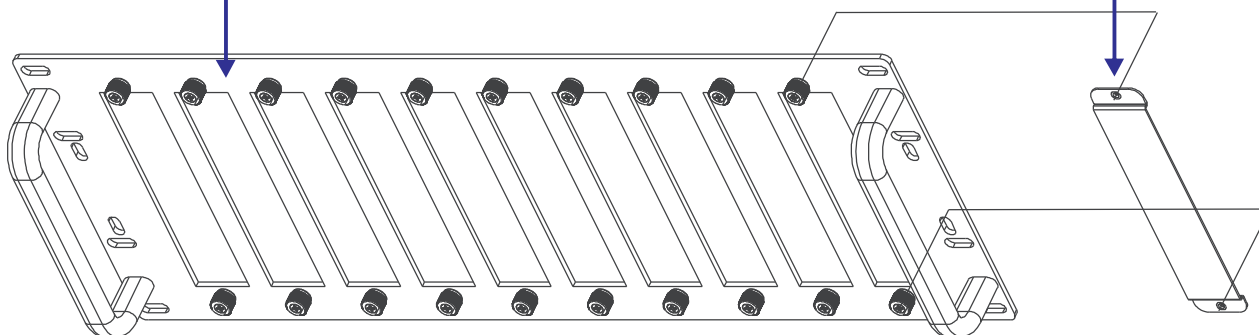

RACK MOUNT:

SB-6069 (optional)

SB-6320 19 INCH 4U-10P RACK MOUNT

1

Model No. : #4U-10p-M130MM
SB-6320T/R 4U Ear mount pairs
Parts No.: MEER6069ER13000

2

Model No. : #4U-10p-M130MM-COV
SB-6320T/R 4U Ear mount pairs
Parts No.: MEER6069ER11000

Model No. : #4U-10p-M130MM-EAR
SB-6320T/R 4U Ear mount pairs
Parts No.: MEER6320ER11001

Complete 19 inch 4U rack mount of SB-6069

Install Application : SB-6320T, SB-6320R

SB-6320 : Wall mount accessories