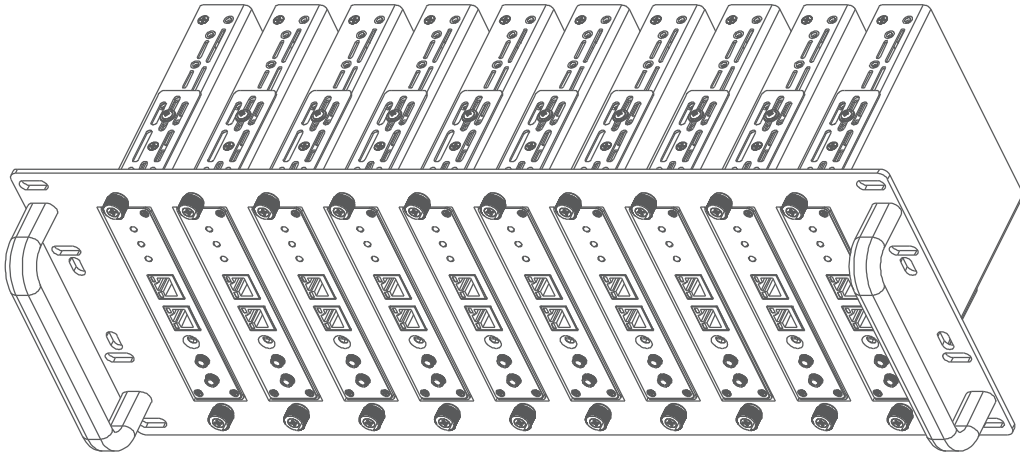

RACK MOUNT:

SB-6069 (optional)

SB-6320 19 INCH 4U-10P RACK MOUNT

1

Model No. : #4U-10p-M130MM
SB-6320T/R 4U Ear mount pairs
Parts No.: MEER6069ER13000

2

Model No. : #4U-10p-M130MM-COV
SB-6320T/R 4U Ear mount pairs
Parts No.: MEER6069ER11000

Model No. : #4U-10p-M130MM-EAR
SB-6320T/R 4U Ear mount pairs
Parts No.: MEER6320ER11001

Complete 19 inch 4U rack mount of SB-6069

Install Application : SB-6320T, SB-6320R

SB-6320 : Wall mount accessories

Model No. : #WM-1INCH-130MM
SB-6320T/R Wall mount pairs
Parts No.: MEER6320ER11000