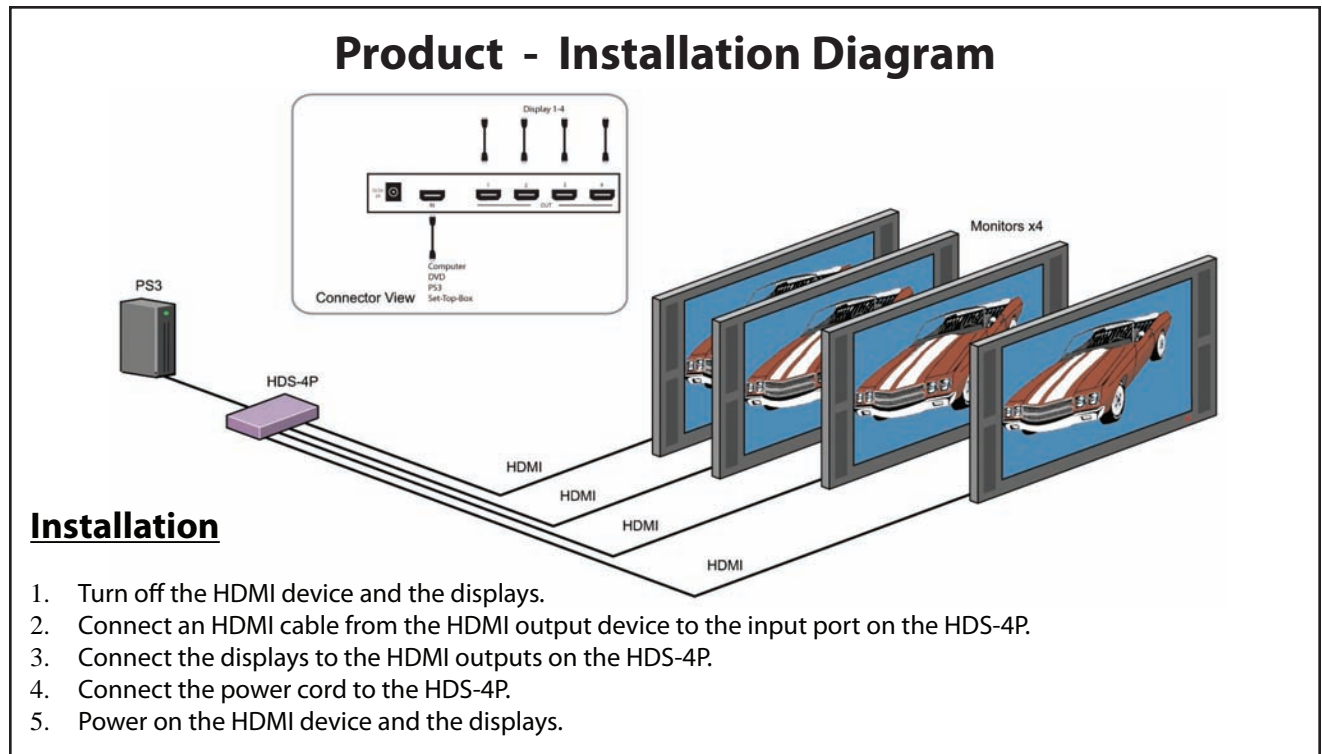

Introduction

The HDMI Splitter allows set-top boxes, DVD players, HDMI game console, and other HDTV devices with a HDMI output to be connected to four or more HDTV displays.

Supports HDTV's 480i/480p/720i/720p/1080i/1080p & PC's WUXGA/1900x1200 and works with flat panel, plasma screen, projector, switch, splitter, computer video display, HDTV/HDCP, set-top boxes, DTV and DVD.

HDMI can output up to 20 feet from an HDMI device to the HDMI splitter, and then 20 feet from the HDMI splitter to the displays.

Features

- HDMI 1.3c and DVI 1.0 compliant
- HDCP 1.2 compliant
- Wide Frequency Range: 25MHz~225MHz
- Video bandwidth: 6.7GBPS
- Resolution up to 1080p or WUXGA
- Supports CEC (not bypassing)
- Supports Dolby Digital, DTS-HD and Dolby True HD audio
- Easy installation

Applications

- Home Theater Integration
- Restaurants and Bars
- Digital Signage Deployment
- Information Kiosks/Displays
- Film/Recording Studios

HDS-4P Front